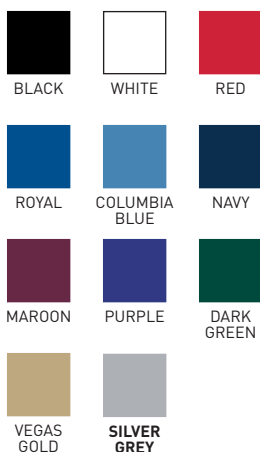

926/927

LONG DAZZLE SHORT

100% polyester dazzle fabric • Covered elastic waistband with inside drawcord • 9-inch inseam • Double-needle hemmed bottom.

926 ADULT: S, M, L, XL, 2XL, 3XL, 4XL

927 YOUTH: S, M, L

ADULT S-XL List price: **12.30**

(Upcharge for 2XL-4XL)

YOUTH S-L List price: **11.10**

775

715

9-INCH

775/778

TRI-COLOR DAZZLE GAME JERSEY

100% polyester dazzle fabric • Tipped rib-knit V-neck collar and armholes • Contrast tri-color side inserts with accent piping • Double-needle hemmed bottom.

775 ADULT: S, M, L, XL, 2XL, 3XL

778 YOUTH: S, M, L

ADULT S-XL List price: **19.70**

(Upcharge for 2XL-3XL)

YOUTH S-L List price: **17.20**

715/716

TRI-COLOR DAZZLE GAME SHORT

100% polyester dazzle fabric • Full-cut • Covered elastic waistband with inside drawcord • Contrast tri-color side inserts with accent piping • Double-needle hemmed bottom.

715 ADULT: S, M, L, XL, 2XL, 3XL

716 YOUTH: S, M, L

ADULT S-XL List price: **15.50**

(Upcharge for 2XL-3XL)

YOUTH S-L List price: **14.00**