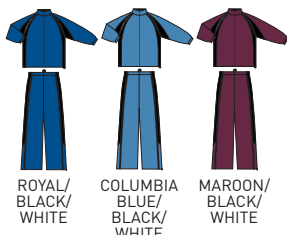

**774 LADIES:** XS, S, M, L, XL, 2XL

**LADIES XS-XL** List price: **28.30** (Upcharge for 2XL)

4610

770

**MOISTURE MANAGEMENT**

4610/4611

**WICKING MESH COLOR BLOCK JACKET**

100% polyester wicking mesh • Wicks moisture away from the body • Heat sealed label • Center front zipper • Contrast sleeve and front inserts with white accent piping • Raglan sleeves • Front pockets • Elastic cuffs • Open bottom with elastic drawcord and cordlock • Machine-washable • Individually polybagged.