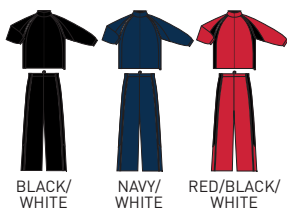

**774 LADIES:** XS, S, M, L, XL, 2XL

**LADIES XS-XL** List price: **28.30** (Upcharge for 2XL)

4610

770

**MOISTURE MANAGEMENT**

4610/4611

**WICKING MESH COLOR BLOCK JACKET**

100% polyester wicking mesh • Wicks moisture away from the body • Heat sealed label • Center front zipper • Contrast sleeve and front inserts with white accent piping • Raglan sleeves • Front pockets • Elastic cuffs • Open bottom with elastic drawcord and cordlock • Machine-washable • Individually polybagged.